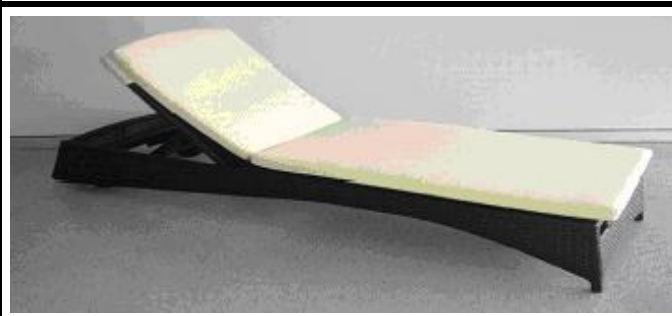

1 x Glass top coffee table

1090x580x370mm

3 PIECE TABLE & BENCH STOOLS

\$1250.00 - 50/50

Sizes

2 x Glass top tables 1970x750x720mm

2 x bench stools with cushions

1770x350x400mm