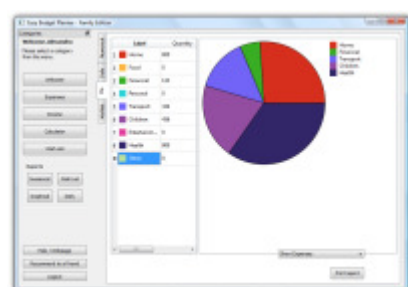

MEMBER'S MARKET

Empire Trade Member Specials for March 2011

www.etxint.com

AUSTRALIA WIDE - AUSTRALIA WIDE - AUSTRALIA WIDE - AUSTRALIA WIDE

Easy Budget.TV

Budgeting Made Easy

Discover the shocking truth about what eats up your money...

This revolutionary new piece of software will reveal to you exactly how much money you need to earn and how much you are spending.

You will be amazed and shocked when you discover how much money you waste every single year, especially when you think what you could have done with it.

With the facility to create your own personal wish list, you'll wish you had this remarkable Software program years ago.

Why waste another day get it now for just $33.00

100% Empire Trade

Contact: Ashton Wood on 07 5313 7874

Email: info@easybudget.tv

www.etxint.com

Trading Suspensions and Businesses no longer with the Exchange

PLEASE NOTE THAT OUR USUAL GUARANTEE TO HONOUR AMOUNTS UP TO $200 WITHOUT AUTHORISATION WILL NOT APPLY TO TRANSACTIONS WITH THE ACCOUNTS LISTED BELOW.

TRADING SUSPENSIONS

The member accounts listed below have been suspended from trading during the month of March 2011. Please do not accept any transactions from these members without first calling for authorisation regardless of the amount.

Without an authorisation, the transaction will not be honoured by Empire Trade. **This list will be updated monthly.**

9974 Gallery Creation Jewellers	15151 BJM's Auto Services	29285 Empire Trade Mornington Peninsula
10910 Zebs	15805 Neale Gillett	29507 Javlex
11446 Peter Geiszler	16330 Nepean Optical Rye	29776 Jimbo's Plumbing Services
12009 Paint Match	16490 Mikom International	29794 Liz Palmer
14424 Tassie Opals	24010 Andrew Hoelscher	30435 Budget Beasts
15070 William Cook	25043 Richard J Plunkett	

BUSINESSES NO LONGER IN THE EMPIRE TRADE EXCHANGE

The following businesses are no longer members of our exchange. In most part, these are businesses that have sold or closed. These are permanent deletions and transactions by these businesses will not be honoured by Empire Trade.

10753 JTH Developers Pty Ltd	17329 Creative Framing	27591 Villa Grenache Bed & Breakfast
11740 Brisbane Safety Matting	18001 Globex Holdings Pty Ltd	29598 Checkers Country Resort & Conference
13538 Something Else	19769 Southlands Fabric & Sewing Centre	29641 Anthony Croome
13919 Kevin Rosendale	22111 DT O'Brien Transport	
14207 Boutique Accommodation Carlton	27029 Anthony Croome