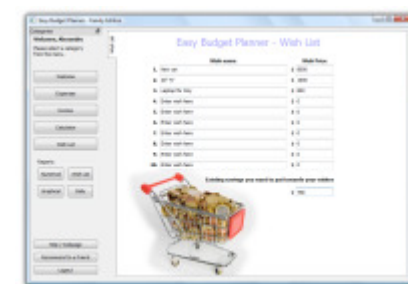

Easy Budget.TV

Budgeting Made Easy

Discover the shocking truth about what eats up your money...

This revolutionary new piece of software will reveal to you exactly how much money you need to earn and how much you are spending.

You will be amazed and shocked when you discover how much money you waste every single year, especially when you think what you could have done with it.

With the facility to create your own personal wish list, you'll wish you had this remarkable Software program years ago.